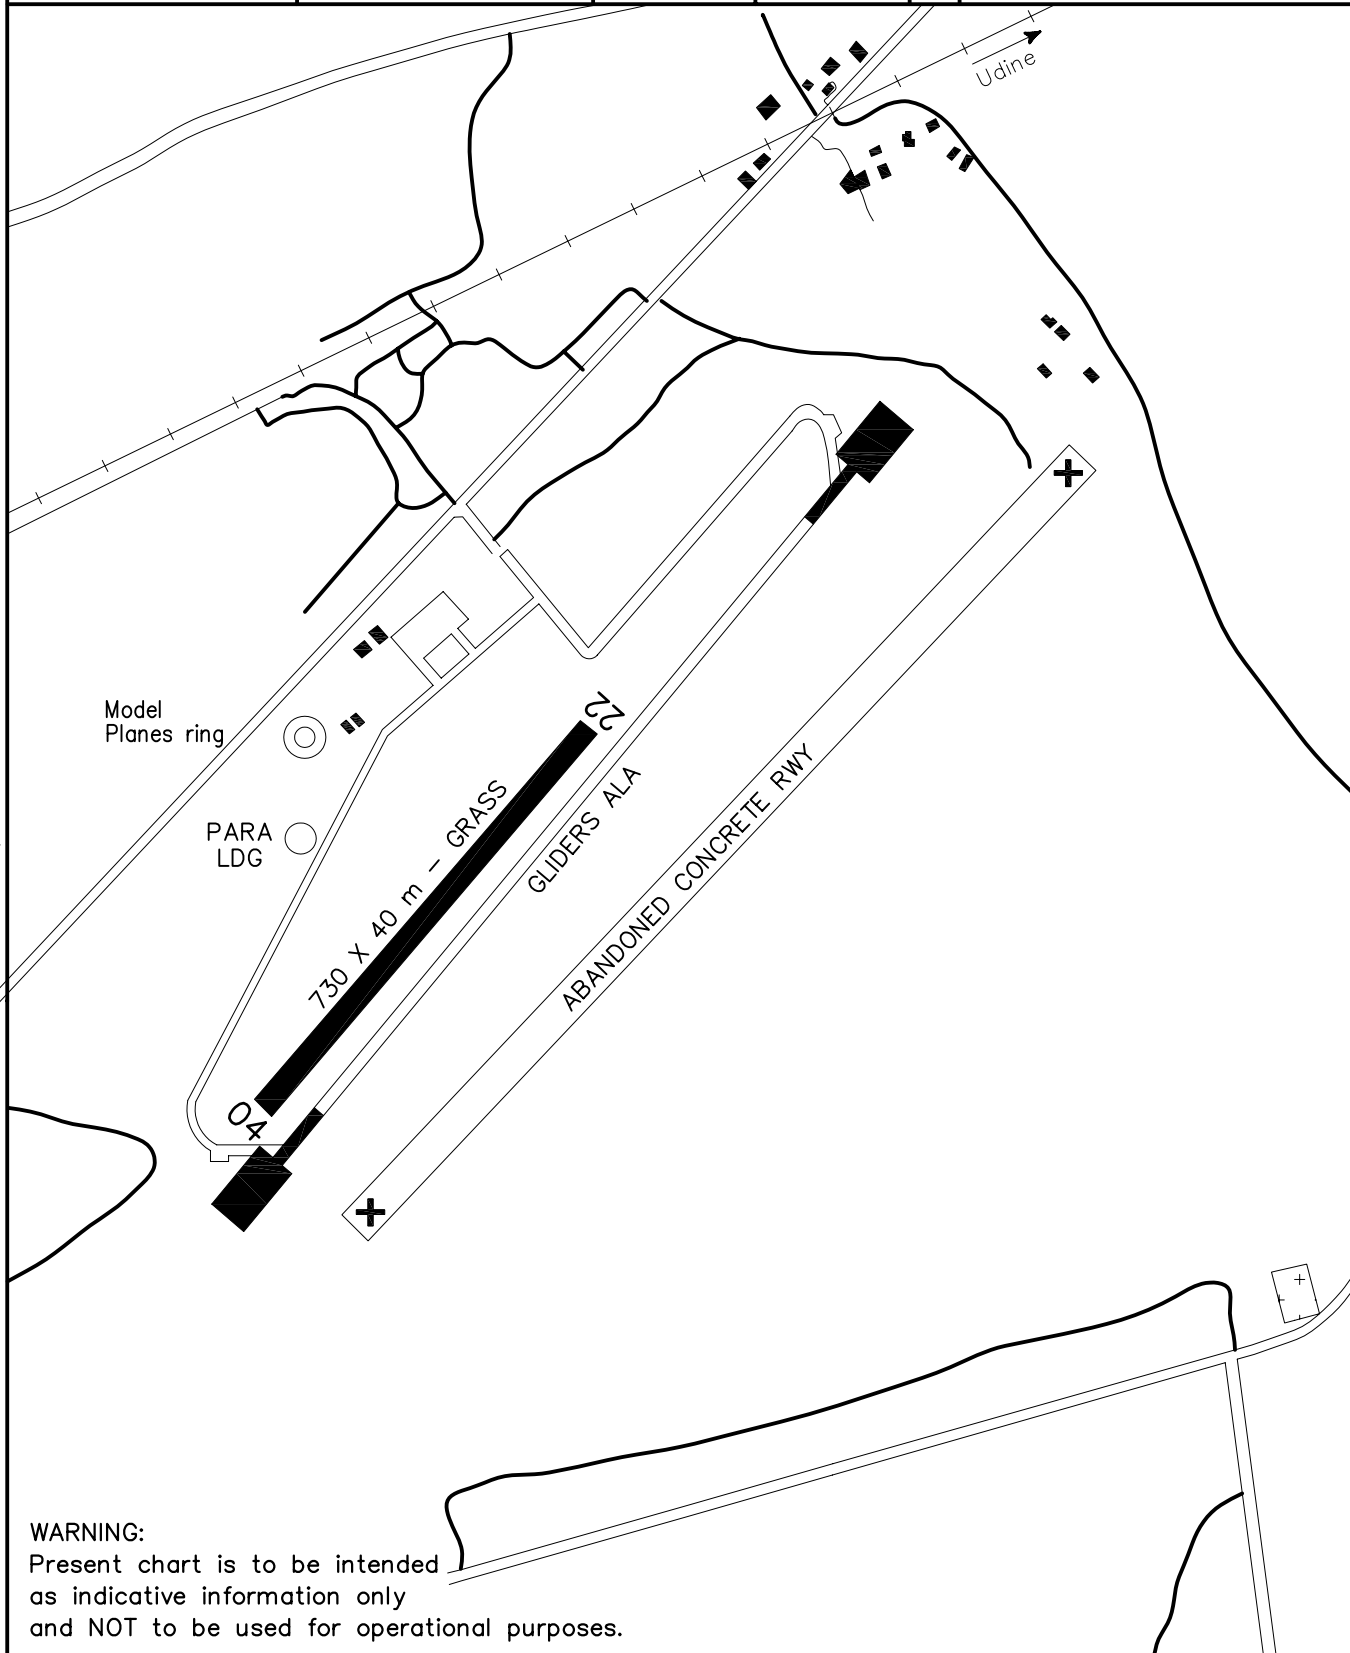

# AERODROME LANDING CHART

AD Operative Hours	Traffic Circuit	Udine C. Radio	Aerodrome Elevation	L I P D	UDINE / Campoformido
See relevant AD pages	ACFT=NW of RWY GLD=SE of RWY	119.050	305 Ft		46°01'55" N 013°11'12" E *

CHANGE: Updated Chart

**WARNING:**  
Present chart is to be intended as indicative information only and NOT to be used for operational purposes.